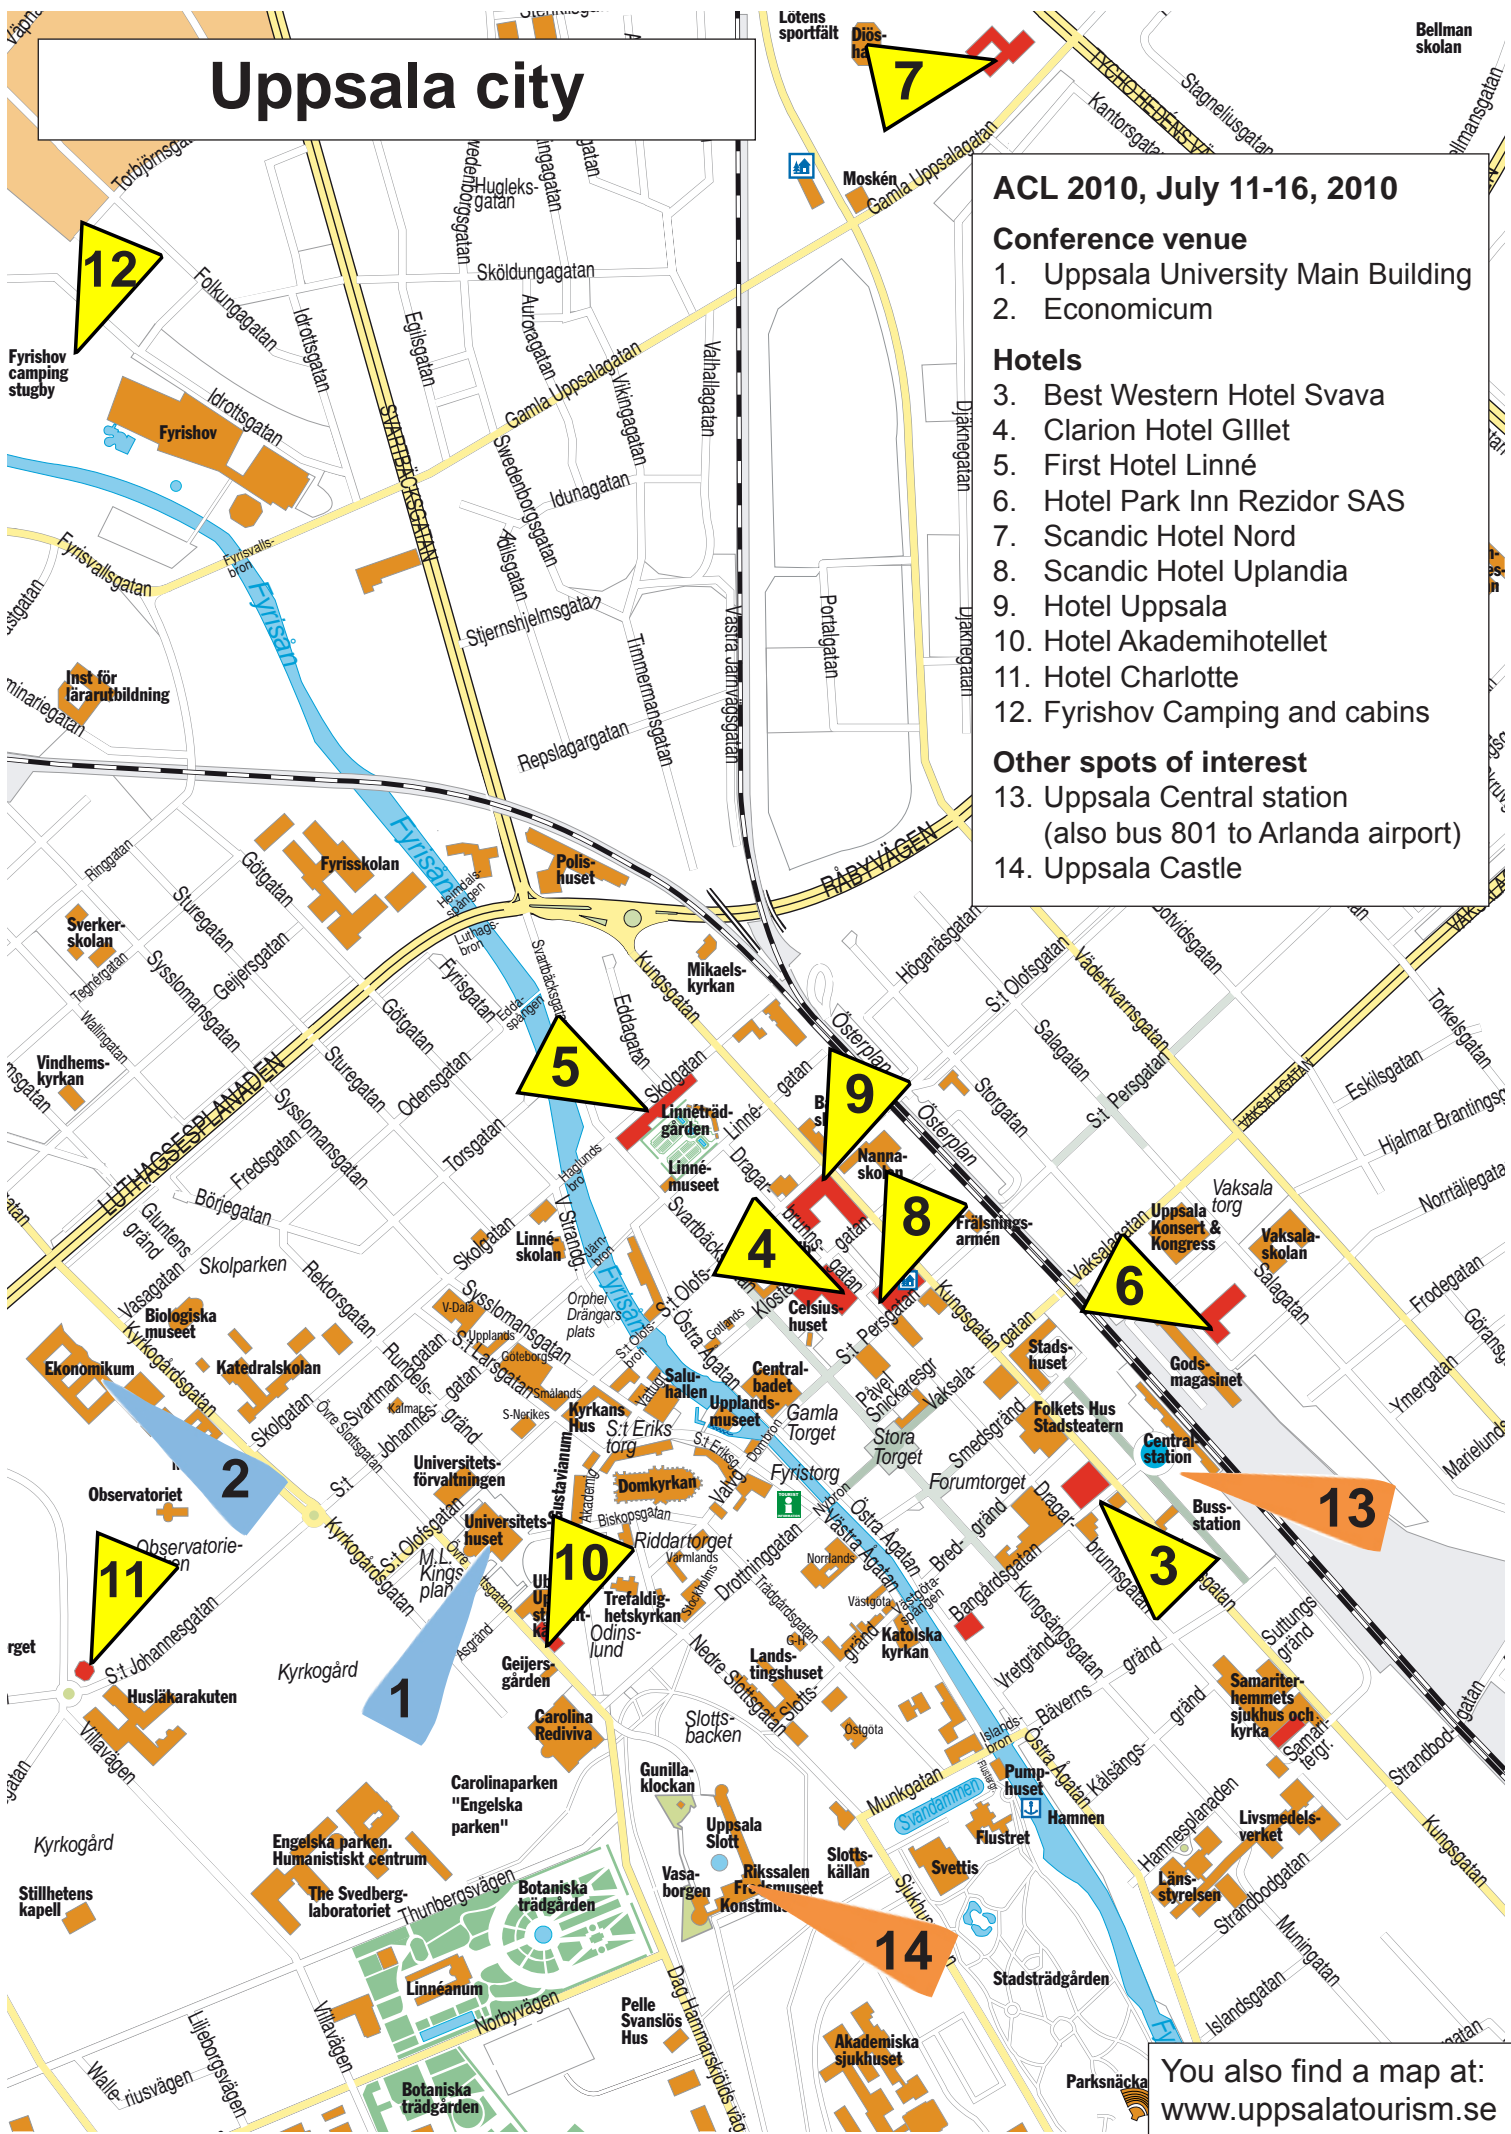

Uppsala city

ACL 2010, July 11-16, 2010

Conference venue

1. Uppsala University Main Building
2. Economicum

Hotels

3. Best Western Hotel Svava
4. Clarion Hotel Gillet
5. First Hotel Linné
6. Hotel Park Inn Rezidor SAS
7. Scandic Hotel Nord
8. Scandic Hotel Uplandia
9. Hotel Uppsala
10. Hotel Akademihotellet
11. Hotel Charlotte
12. Fyrishov Camping and cabins

Other spots of interest

13. Uppsala Central station
(also bus 801 to Arlanda airport)
14. Uppsala Castle

You also find a map at:
www.uppsalatourism.se